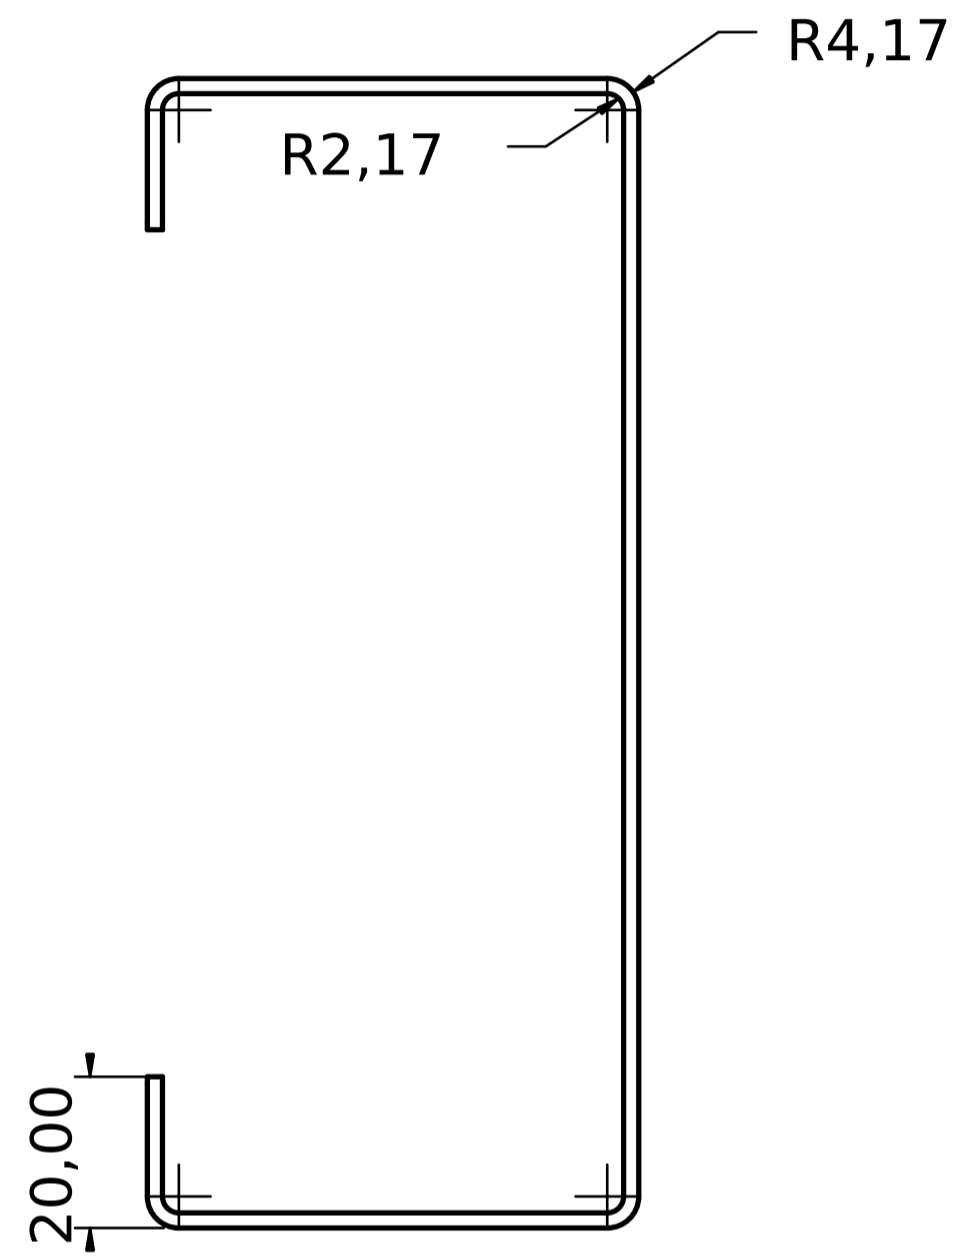

530,00

152,00

65,00

Created by: DM	Title: TT-CH026 - V2020	
Supplementary information: TT-CH026 18W - 1974X Style Chassis Material 2 mm AlMg3		
Size: A1	Sheet: 1/1	Scale: M 1:1
Part number:		
Drawing number:		
Date: 09.05.2020	Revision: REV A	