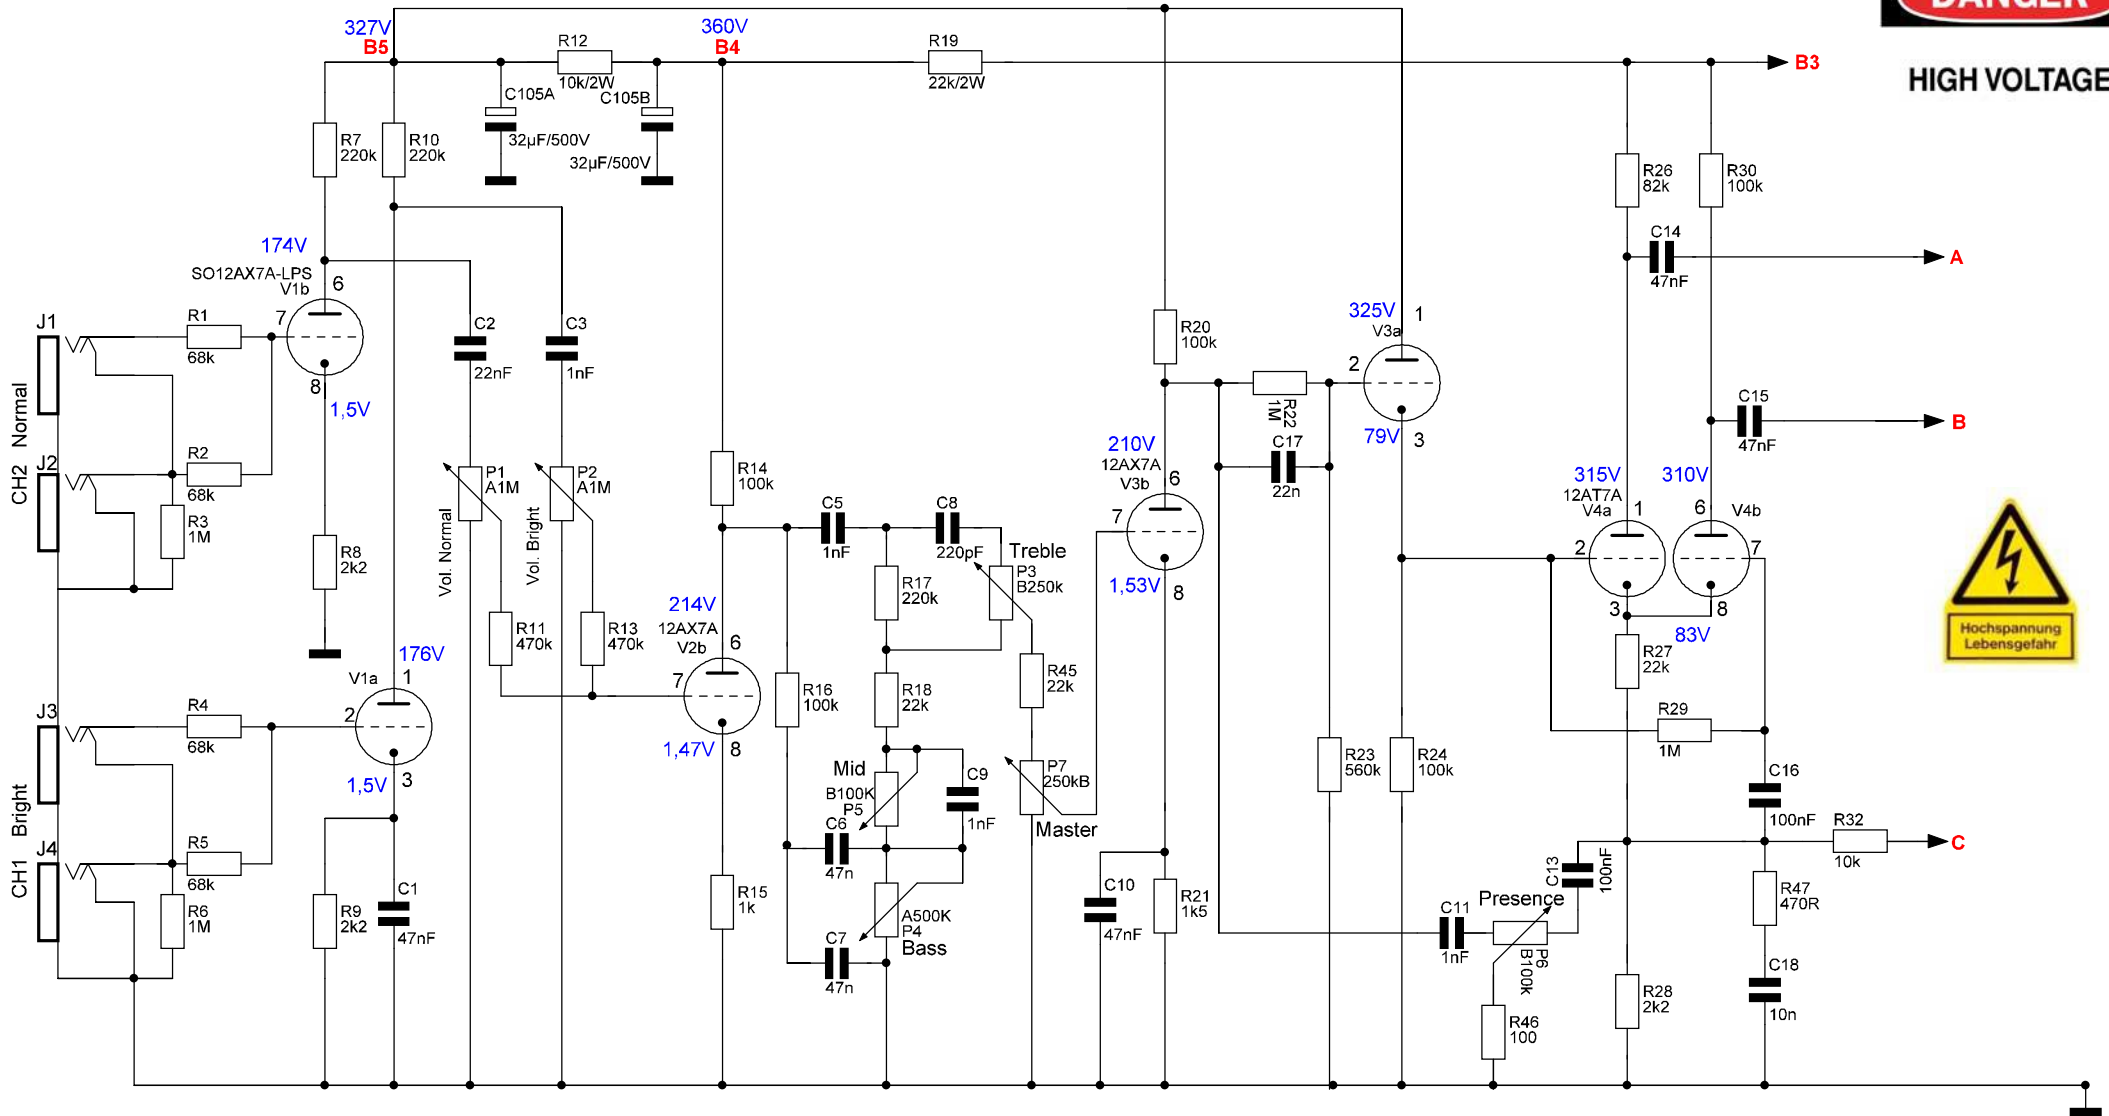

The connection diagram of the transformer can be found in the documentation belonging to the transformer used.

HIGH VOLTAGE

Tube-Town YAH100

Tube-Town Yet Another HiWatt

Vorstufe | Preamp

DANGER

HIGH VOLTAGE