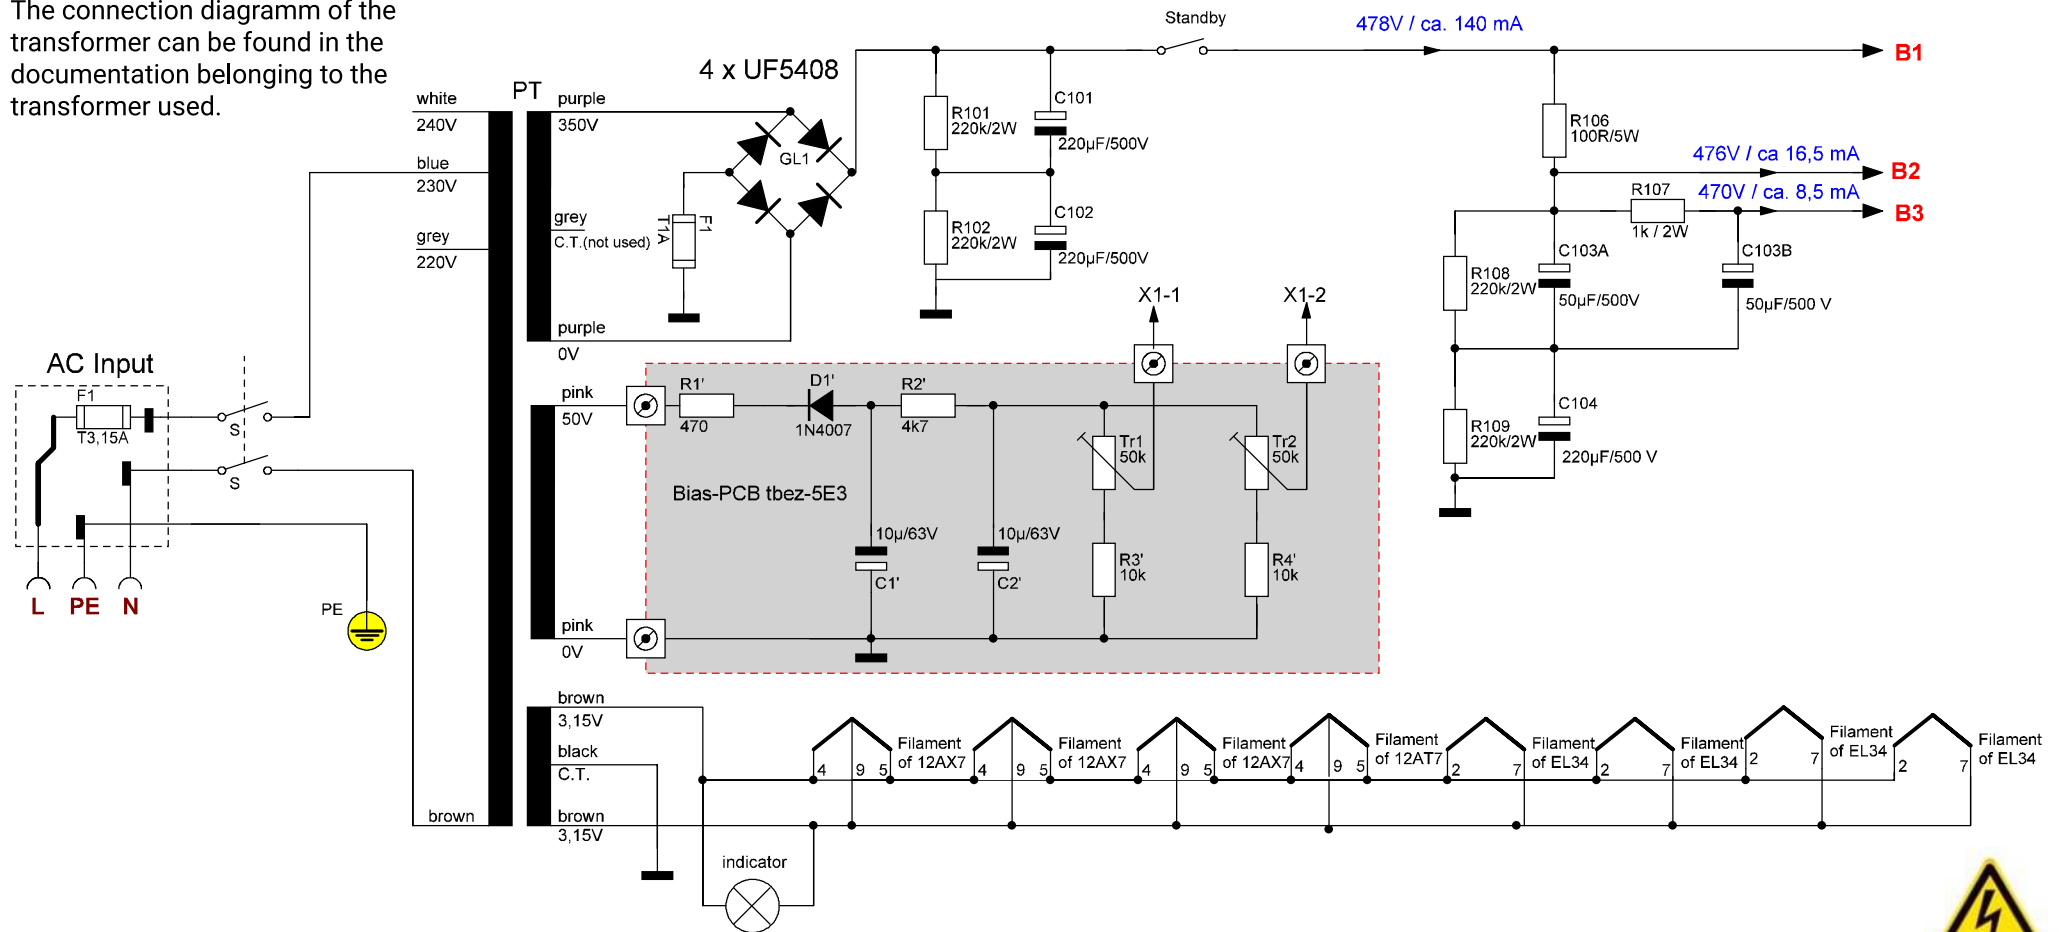

The connection diagram of the transformer can be found in the documentation belonging to the transformer used.

HIGH VOLTAGE

Tube-Town YAH100

Tube-Town Yet Another HiWatt

Vorstufe | Preamp

DANGER

HIGH VOLTAGE