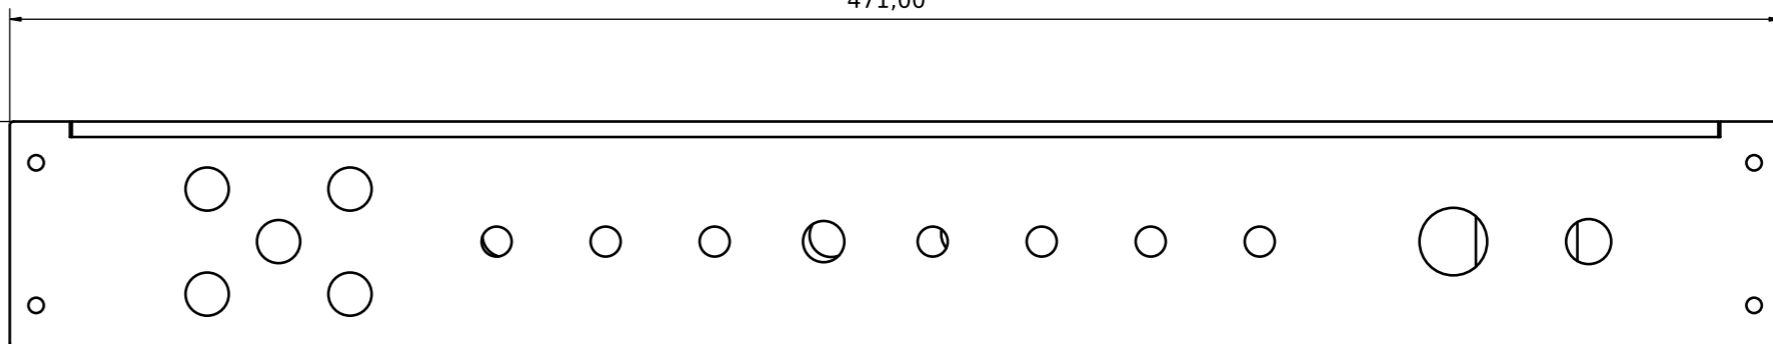

438,00

213,00

471,00

60,00

Created by: Tube-Town GmbH / DM		Title: CH035 Reverb XL		
Supplementary information: Material 2 mm AlMg3		Size: A1	Sheet: 1/1	Scale: 1:1
Part number:		Drawing number:		
Date: 30.12.2020		Revision: REV A		