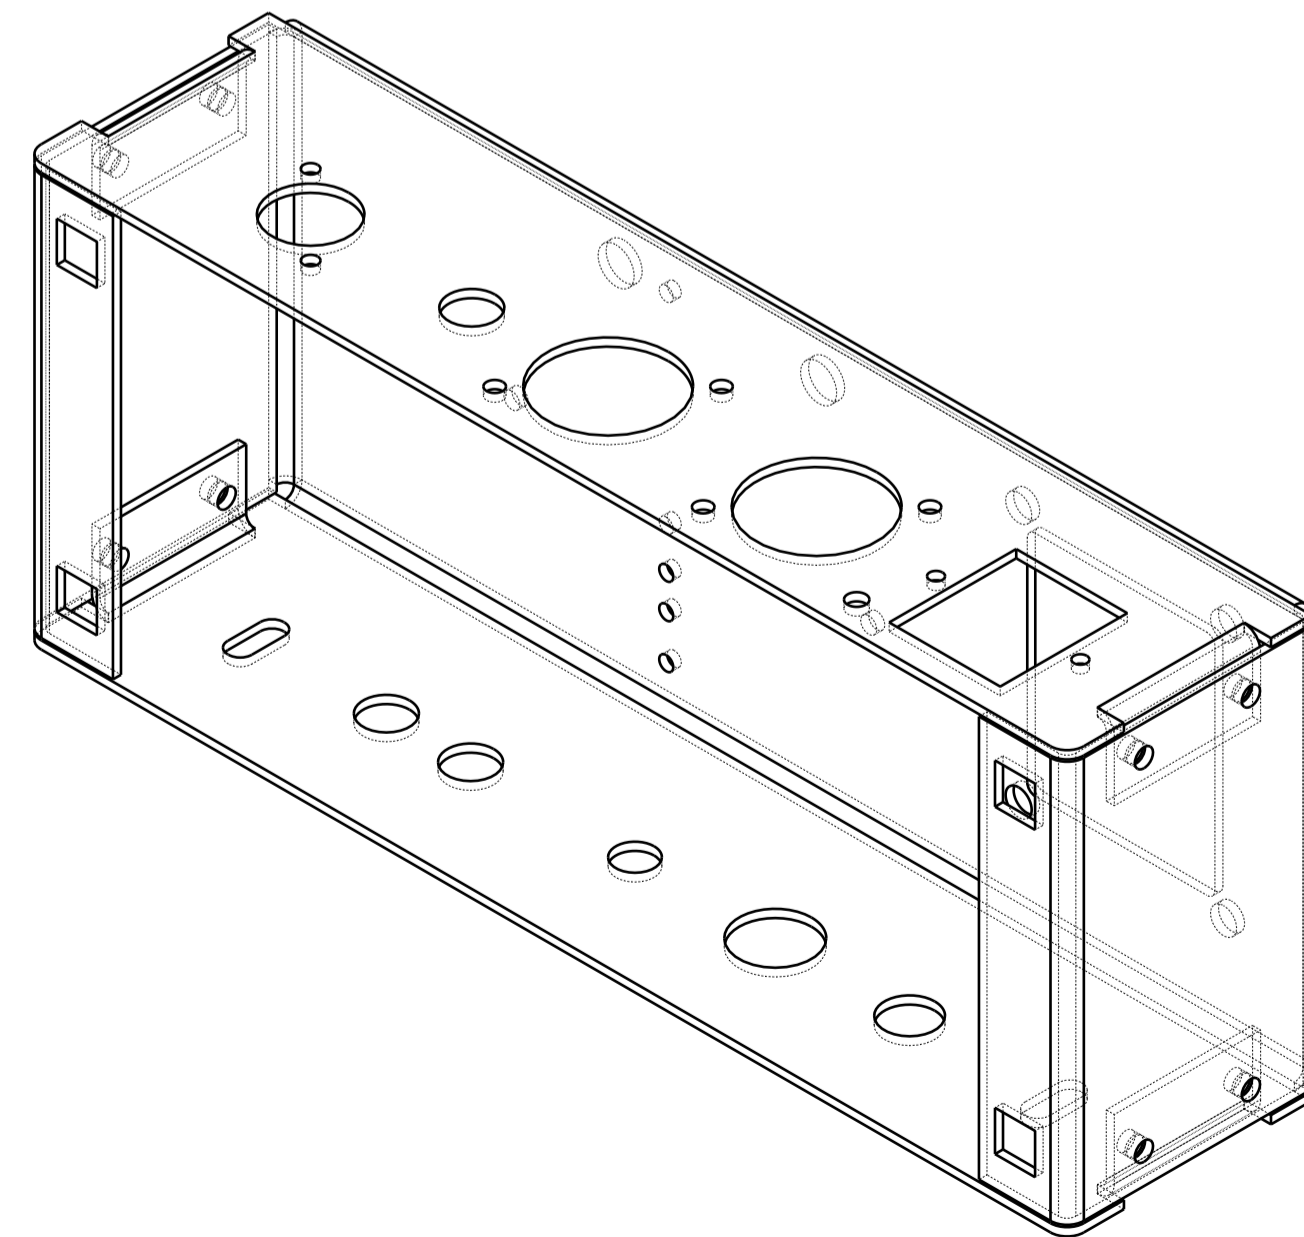

Alle Innenradien $r=2,16$ mm

Created by: Tube-Town GmbH / DM		Title:	
Size: A1	Sheet: 1 / 1	Scale: 1:1	
Supplementary information:		Part number: 1	
		Drawing number: 1	
Date: 29.12.2021		Revision: REV A	

TT Chassis 039
5F1 extended
2 mm Almg3